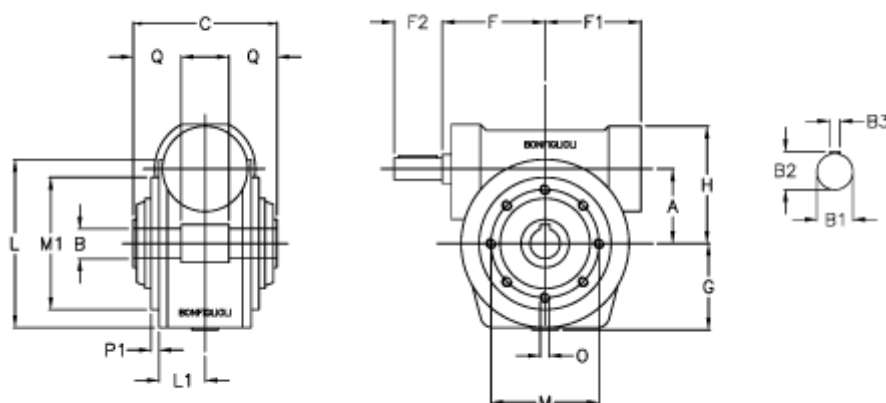

Article number: 3901130056700

Description: Worm gear with solid input shaft
VF 130P-56-HS

Measures

a	= 130.0	F1 = 154	O = 16
B	= 45	F2 = 60	P1 = 4.0
B1	= 30	g = 195	Q = 52.5
B2	= 33.0	H = 195	
B3	= 8	L = 310.0	
C	= 165	L1 = 245.0	
Description	= VF 130P-xx-HS	m = 215	
F	= 160.0	M1 = 191	